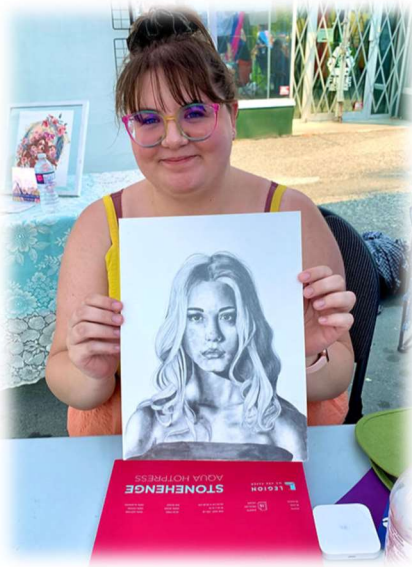

JULIE EPP (Julily Art) is known for her pop-surrealistic figurative portraits. Her artworks seamlessly blend elements of plants, animals, insects, and flowers. Influenced by art nouveau, historical and mythical narratives, as well as science and nature, Julie draws inspiration from both old masters and contemporary artists. This influence has shaped her artistic journey, prompting a continuous exploration of techniques and ideas derived from these sources. Julie earned her Bachelor of Fine Arts from the University of the Fraser Valley in B.C., Canada. Her artistic endeavors extend beyond local boundaries, as she actively participates in national and international exhibitions.