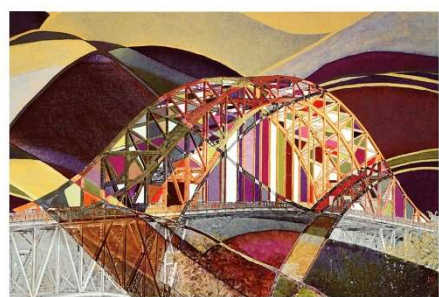

Email: submissions@newwestartists.com
Website: newwestartists.com
Instagram: [@newwestartists](https://www.instagram.com/newwestartists)
Facebook: [facebook.com/newwestartists](https://www.facebook.com/newwestartists)
Website Contact: millie@milliemck.com